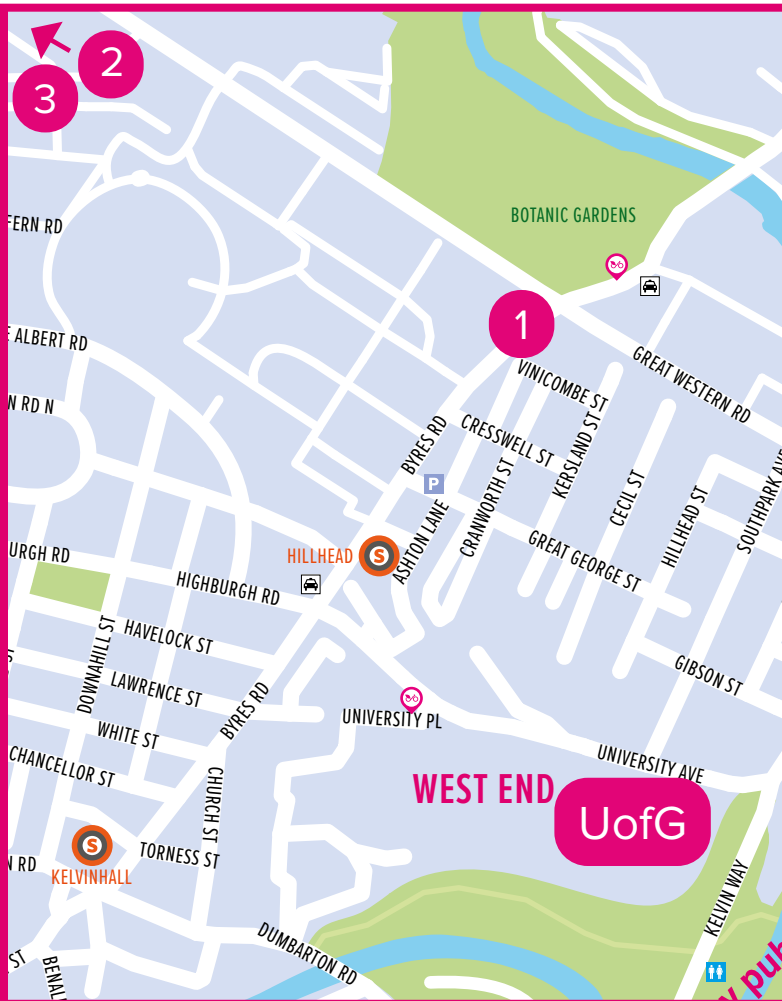

Hotels for the University of Glasgow

The University of Glasgow is situated in the West End, with a variety of small hotels and guest houses nearby, as well as links to the City Centre hotels by Subway.

The closest Subway station to the main University campus is Hillhead and the closest stations for the City Centre are Buchanan Street and St. Enoch. Hotels near these stations are suggested below.

Glasgow Subway map

Hotels for the University of Glasgow

WEST END

1. Glasgow Grosvenor Hotel
2. Hotel Du Vin
3. Leonardo Inn Glasgow West End

CITY CENTRE Buchanan Street

5. Carlton George
6. Premier Suites George Square
7. Native Glasgow

CITY CENTRE Cowcaddens

4. DoubleTree by Hilton

CITY CENTRE St Enoch

8. Premier Inn St Enoch Square
9. Motel One
10. Yotel
11. Leonardo Hotel
12. Virgin
13. Clayton
14. Adagio Aparthotel

BOOK NOW

Click [here](#) to check best available rates and book.