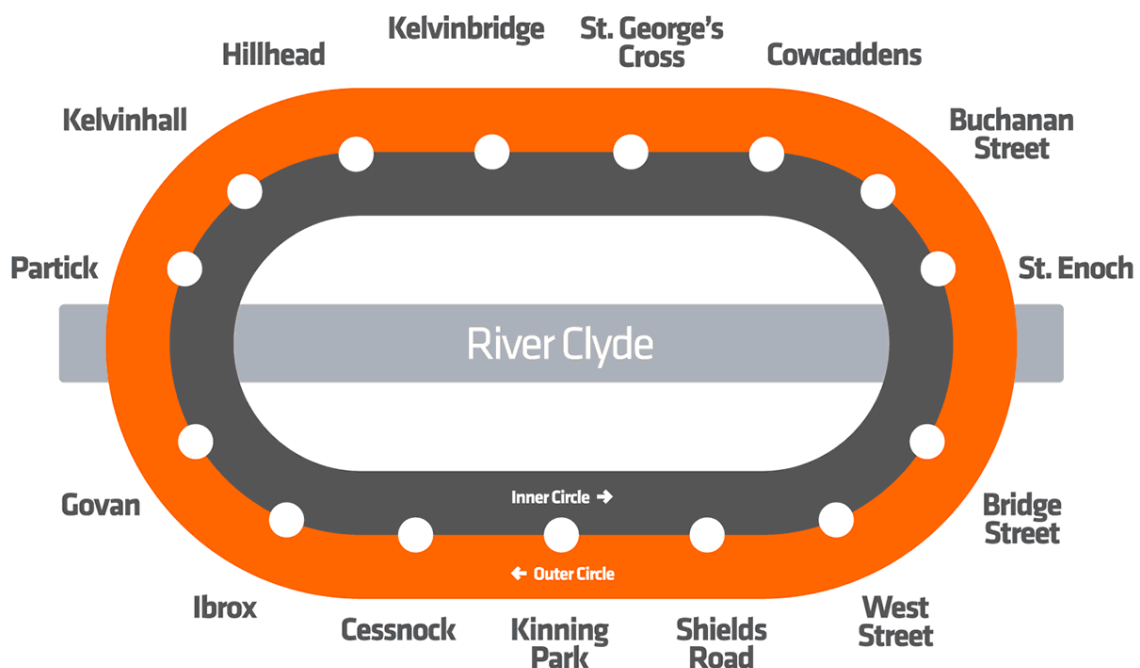

Hotels for the University of Glasgow

The University of Glasgow is situated in the West End, with a variety of small hotels and guest houses nearby, as well as links to the City Centre hotels by Subway.

The closest Subway station to the main University campus is Hillhead and the closest stations for the City Centre are Buchanan Street and St. Enoch. Hotels near these stations are suggested below.

Glasgow Subway map

CITY CENTRE Cowcaddens

4. DoubleTree by Hilton

CITY CENTRE St Enoch

8. Premier Inn St Enoch Square
9. Motel One
10. Yotel
11. Leonardo Hotel
12. Virgin
13. Clayton
14. Adagio Aparthotel

BOOK NOW

Click [here](#) to check best available rates and book.