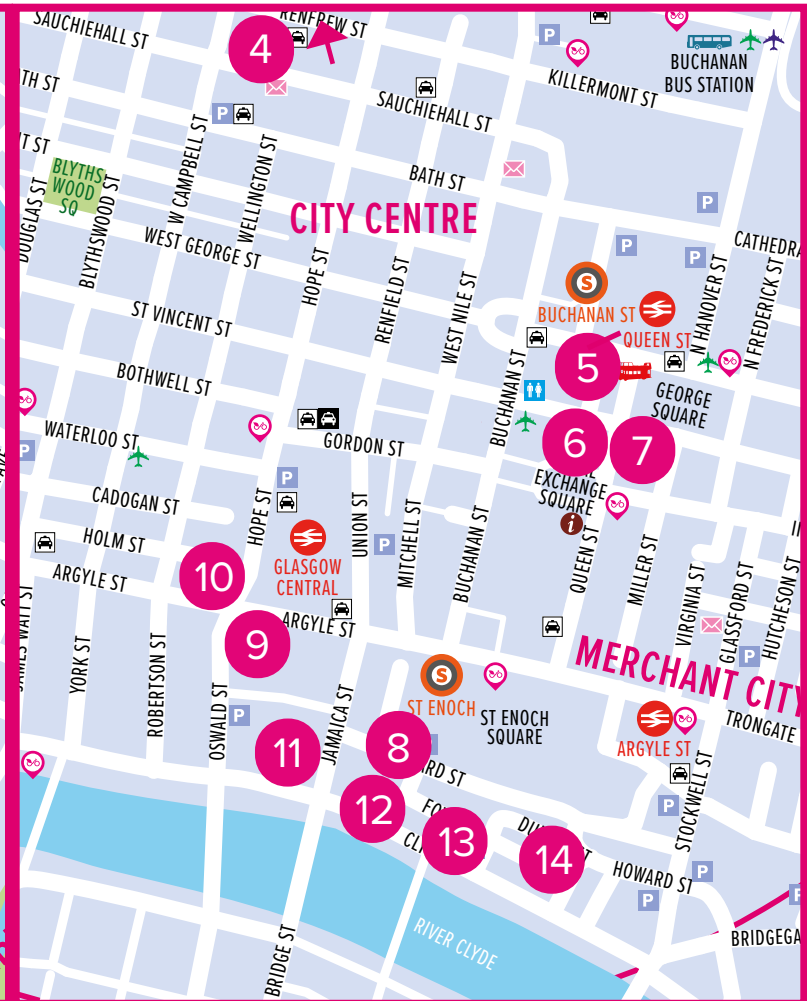

Hotels for the University of Glasgow

The University of Glasgow is situated in the West End, with a variety of small hotels and guest houses nearby, as well as links to the City Centre hotels by Subway.

The closest Subway station to the main University campus is Hillhead and the closest stations for the City Centre are Buchanan Street and St. Enoch. Hotels near these stations are suggested below.

Glasgow Subway map

Hotels for the University of Glasgow

WEST END

1. Glasgow Grosvenor Hotel
2. Hotel Du Vin
3. Leonardo Inn Glasgow West End

CITY CENTRE Buchanan Street

5. Carlton George
6. Premier Suites George Square
7. Native Glasgow

CITY CENTRE Cowcaddens

4. DoubleTree by Hilton

CITY CENTRE St Enoch

8. Premier Inn St Enoch Square
9. Motel One
10. Yotel
11. Leonardo Hotel
12. Virgin
13. Clayton
14. Adagio Aparthotel

BOOK NOW

Click [here](#) to check best available rates and book.